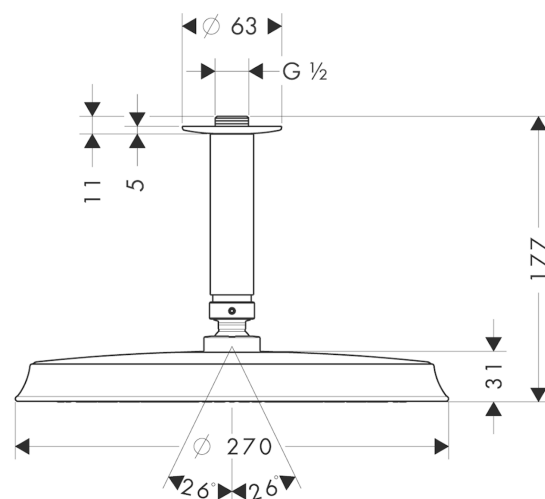

Raindance Classic

Overhead shower 240 1jet with ceiling connector

Surfaces: **Chrome/Gold Optic** Article Number: **27405090**

Description

product features

- shower head size: 240 mm
- ball-joint: overhead shower angle adjustable
- spray type: RainAir
- flow rate RainAir spray (at 0.3 MPa): 19 l/min
- material spray disc: metal
- ceiling connection length: 100 mm
- installation: ceiling
- connection thread G 1/2
- connection dimension: DN15

Technology

Product image

Scale drawing

Flowchart

The consumption was measured in combination with the appropriate fittings (thermostat/mixer/in-wall valve) to reflect actual application in practice.