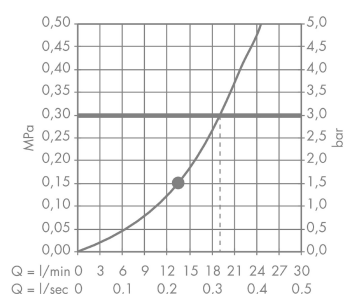

Raindance Classic

Overhead shower 240 1jet with ceiling connector

Surfaces: **Chrome/Gold Optic** Article Number: **27405090**

Description

product features

- shower head size: 240 mm
- ball-joint: overhead shower angle adjustable
- spray type: RainAir
- flow rate RainAir spray (at 0.3 MPa): 19 l/min
- material spray disc: metal
- ceiling connection length: 100 mm
- installation: ceiling
- connection thread G 1/2
- connection dimension: DN15

Technology

Product image

Scale drawing

Flowchart

The consumption was measured in combination with the appropriate fittings (thermostat/mixer/in-wall valve) to reflect actual application in practice.